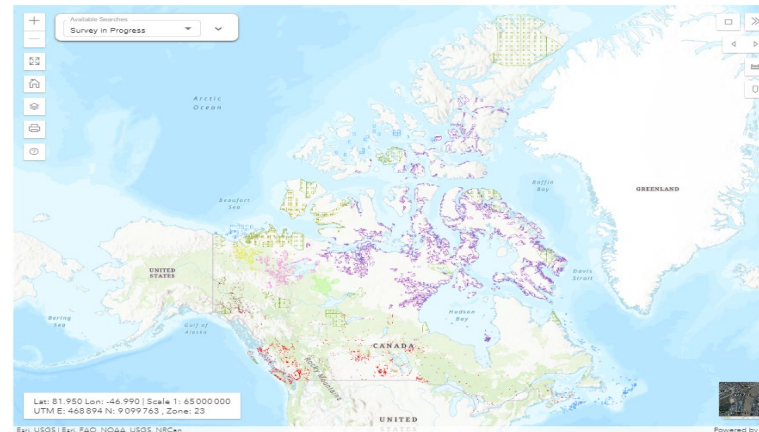

NALMA Presents:

Canada Lands Survey System Map Browser Demonstration

We would like to invite you to a CLSS Map Browser Demonstration.

CLSS Map Browser

We are pleased to launch this new CLSS Map Browser. Users should update their bookmarks to this page. The old [CLSS Map Browser](#) will continue to remain active until September 2022. If you require assistance using this new tool, please contact us at the following email: clss-satc@nrcan-nrcan.gc.ca

► Help - Click to show or hide

Please join us on November 22, 2022 from 1-2 pm EST for an interactive presentation and demonstration on Canada Lands Survey System Map Browser's newest features.

Natural Resources
Canada